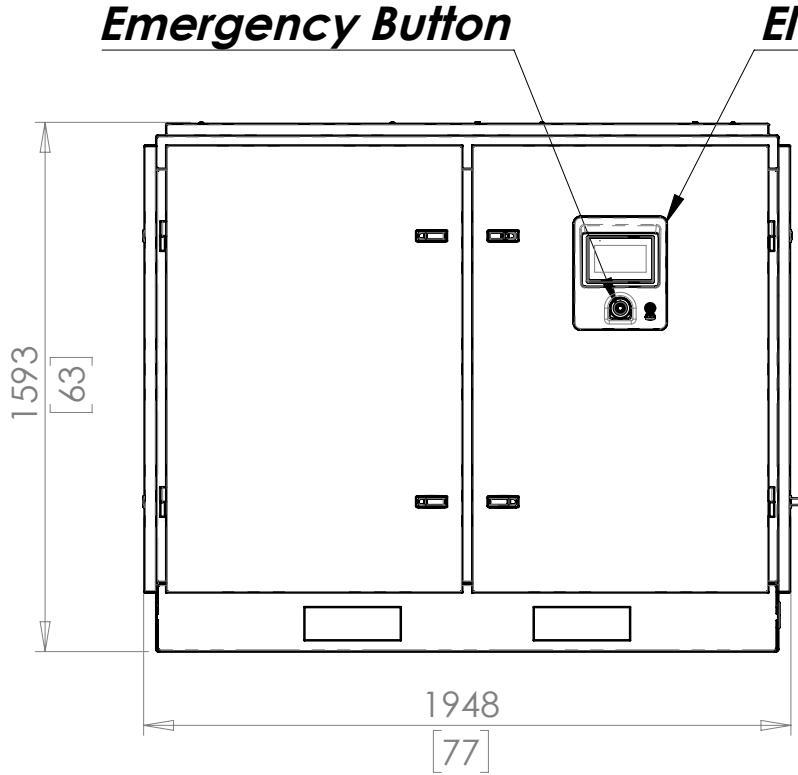

RKHD-75 Fixed & Variable Speed Installation Dimensions

Models	RKHD-75F RKHD-75VSD
Rated HP	75
Outlet Connection	1-1/2"
Dimensions WxDxH (inches)	77 x 48 x 63
Weight (lbs.)	2632 / 2762
Cooling Fan Power (kW)	0.3
Power Supply	460/3/60
Cooling Air Flow (cfm)	4400
Oil Capacity (gallons)	5
Oil Type	PneuTech PG-46