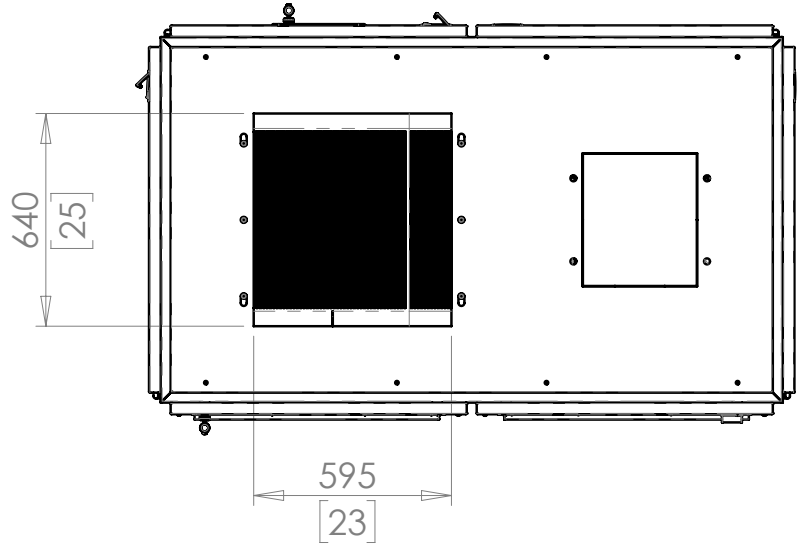

RKHD-75 Fixed & Variable Speed Installation Dimensions

Models	RKHD-75F RKHD-75VSD
Rated HP	75
Outlet Connection	1-1/2"
Dimensions WxDxH (inches)	77 x 48 x 63
Weight (lbs.)	2632 / 2762
Cooling Fan Power (kW)	0.3
Power Supply	460/3/60
Cooling Air Flow (cfm)	4400
Oil Capacity (gallons)	5
Oil Type	PneuTech PG-46