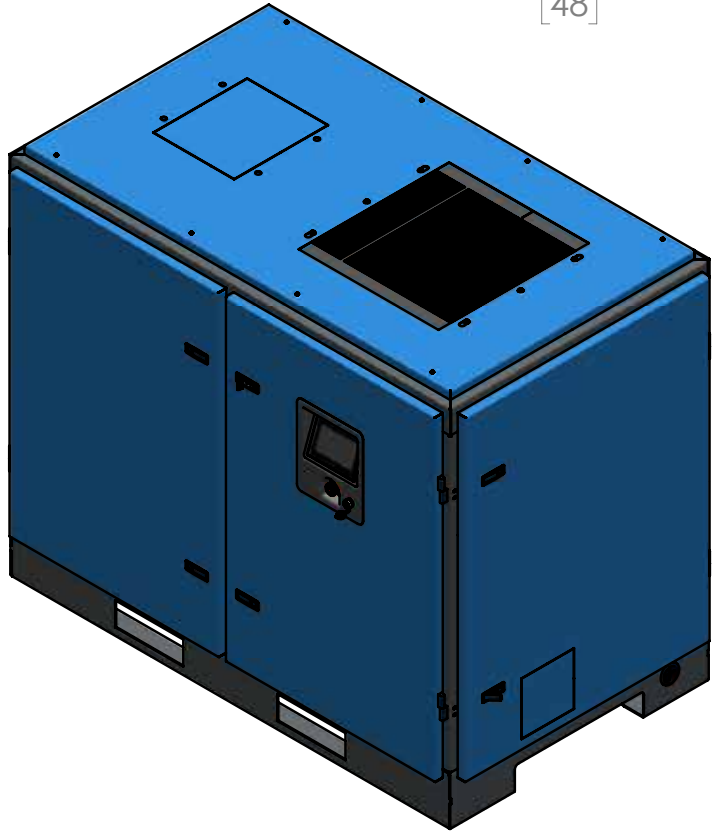

RKHD-75 Fixed & Variable Speed Installation Dimensions

Models	RKHD-75F RKHD-75VSD
Rated HP	75
Outlet Connection	1-1/2"
Dimensions WxDxH (inches)	77 x 48 x 63
Weight (lbs.)	2632 / 2762
Cooling Fan Power (kW)	0.3
Power Supply	460/3/60
Cooling Air Flow (cfm)	4400
Oil Capacity (gallons)	5
Oil Type	PneuTech PG-46