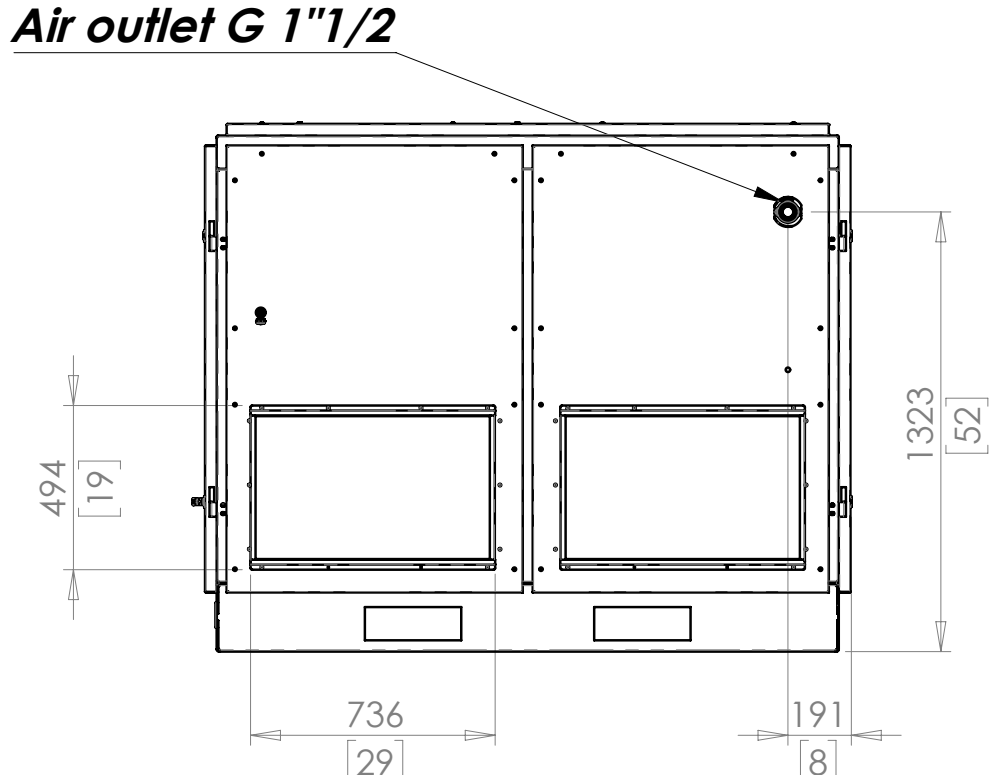

RKHD-75 Fixed & Variable Speed Installation Dimensions

Models	RKHD-75F RKHD-75VSD
Rated HP	75
Outlet Connection	1-1/2"
Dimensions WxDxH (inches)	77 x 48 x 63
Weight (lbs.)	2632 / 2762
Cooling Fan Power (kW)	0.3
Power Supply	460/3/60
Cooling Air Flow (cfm)	4400
Oil Capacity (gallons)	5
Oil Type	PneuTech PG-46